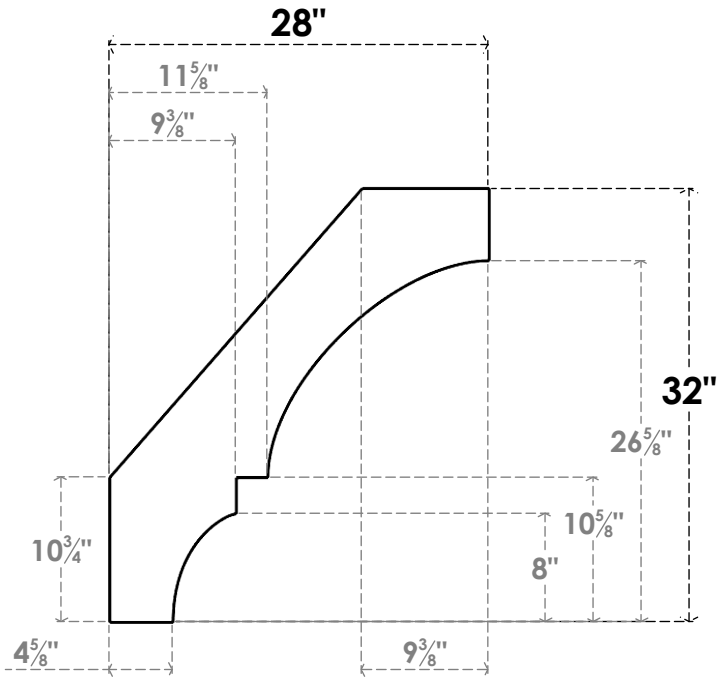

ITEM NUMBER: BRCPC035X28000X32000BOA

3 1/2"W X 28"D X 32"H BALBOA ARCHITECTURAL GRADE PVC CLOSED KNEE BRACE

SIDE PROFILE

FRONT PROFILE

ISOMETRIC

EKENA MILLWORK
2300 WEST MAIN ST.
CLARKSVILLE, TX 75426
TOLL FREE: 866-607-0453
WWW.EKENAMILLWORK.COM