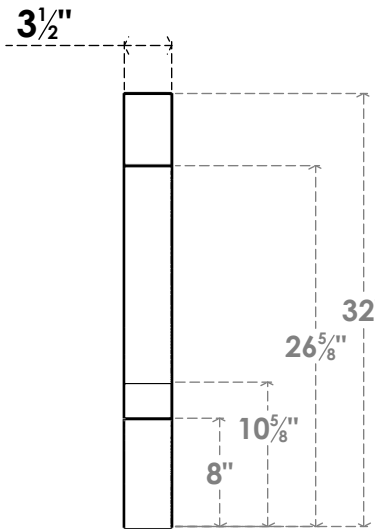

ITEM NUMBER: BRCPC035X28000X32000BOA

3 1/2"W X 28"D X 32"H BALBOA ARCHITECTURAL GRADE PVC CLOSED KNEE BRACE

SIDE PROFILE

FRONT PROFILE

ISOMETRIC

EKENA MILLWORK
2300 WEST MAIN ST.
CLARKSVILLE, TX 75426
TOLL FREE: 866-607-0453
WWW.EKENAMILLWORK.COM